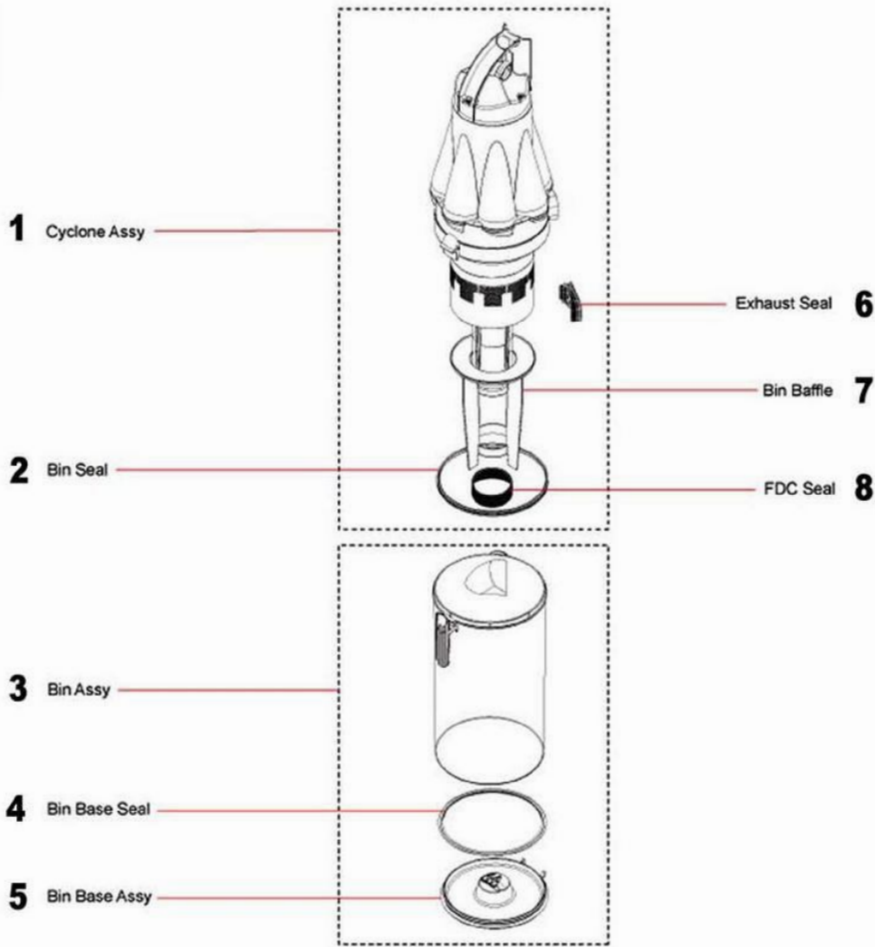

Key #	Part Name	Part #	Compatible With	Part Replaces
1	Purple/Scarlet Cyclone Assy	904861-47	DC07 Low Reach+Floortool USA (Purple/Scarlet/Steel) 05946-01 DC07 Purple/Scarlet (HSN Exclusive) USA (Purple/Scarlet) 12421-01	904861 -60, 904861-48
1	Steel/Lavender Cyclone Assy	904861-49	DC07 Animal USA (Steel/Lavender) 05947-01	904861 -16, 904861-48, 904861-48
1	Steel/Yellow Cyclone Assy	904861-51	DC07 All Floors (Clutched) USA (Steel/Yellow) 05945-01	904861 -06, 904861-62, 904861-62, 904861-50
1	Purple/Steel/Lime Cyclone Assy	904861-53	DC07 Full Gear (Independant Exclusive) USA (Purple/Lime/Steel) 06622-01	
1	Blue/Turquoise Cyclone Assy	904861-55	DC07 Full Kit (Club Exclusive) USA (Blue/Turquoise/Steel) 06999-01	904861 -09, 904861-65, 904861-65, 904861-63
1	Steel/Turquoise Cyclone Assy	904861-78	DC07 Carpet (Walmart Exclusive) (Clutchless) USA (Steel/Turquoise) 07696-01 DC07 Original (Walmart) (Clutched) USA (Steel/Turquoise) 10823-01	
1	Steel/Pink Cyclone Assy	904861-89	DC07 Pink USA (Target Exc) (Pink/Steel) 11453-01	
1	Steel/Red Cyclone Assy	904861-93	DC07 Target (Target Exclusive) USA (Steel/Red) 14934-01 DC07 Target (Target Exclusive) USA (14264-01) (Steel/Red) 14264-01	
1	Iron/White Cyclone Assy	904861-95	DC07 (HSN Exclusive) USA (Iron/Silver/White) 16303-01	
2	Bin Seal	900274-01	DC07 (HSN Exclusive) USA (Iron/Silver/White) 16303-01 DC07 All Floors (Clutched) USA (Steel/Yellow) 05945-01 DC07 Animal USA (Steel/Lavender) 05947-01