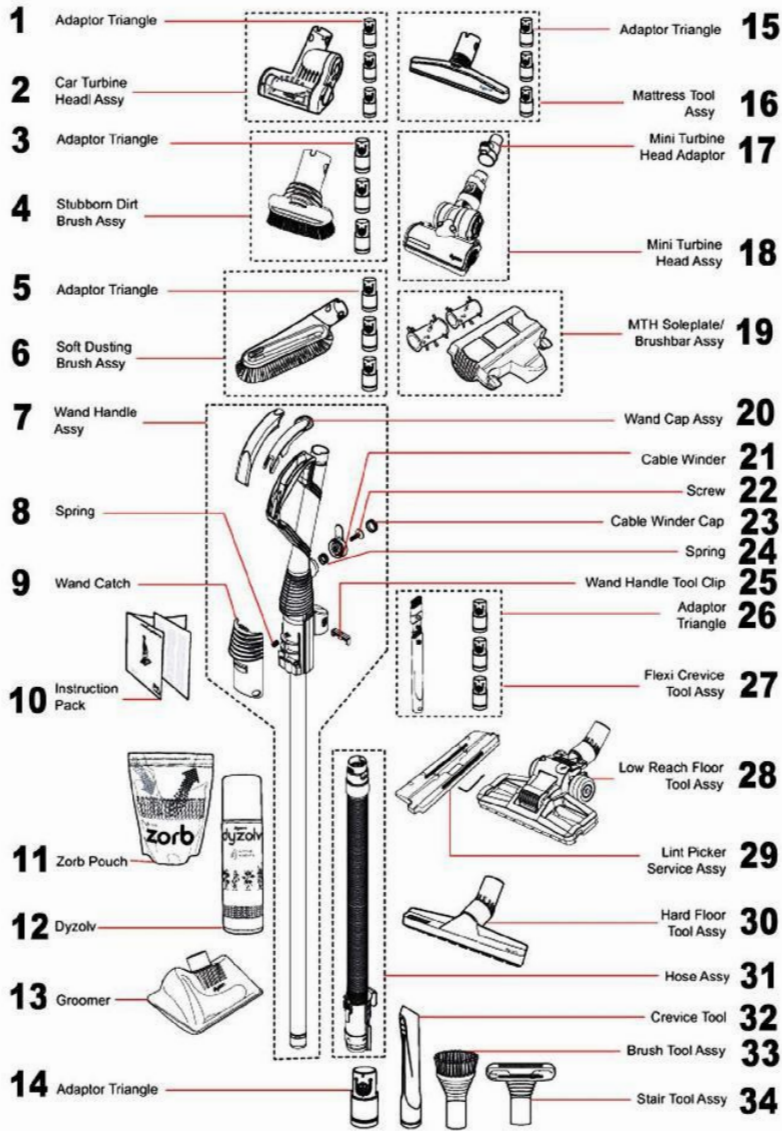

Key #	Part Name	Part #	Compatible With	Part Replaces
1	Iron Adaptor Triangle	907036-05	DC07 All Floors (Clutched) USA (Steel/Yellow) 05945-01 DC07 Animal USA (Steel/Lavender) 05947-01 DC07 Full Gear (Independant Exclusive) USA (Purple/Lime/Steel) 06622-01 DC07 Full Kit (Club Exclusive) USA (Blue/Turquoise/Steel) 06999-01 DC07 Low Reach+Floortool USA (Purple/Scarlet/Steel) 05946-01 DC07 Original (Walmart) (Clutched) USA (Steel/Turquoise) 10823-01 DC07 Pink USA (Target Exc) (Pink/Steel) 11453-01	
2	Universal Mini Turbine Head (Mail Order)	915034-02	DC07 (HSN Exclusive) USA (Iron/Silver/White) 16303-01 DC07 All Floors (Clutched) USA (Steel/Yellow) 05945-01 DC07 Animal USA (Steel/Lavender) 05947-01 DC07 Carpet (Walmart Exclusive) (Clutchless) USA (Steel/Turquoise) 07696-01 DC07 Full Gear (Independant Exclusive) USA (Purple/Lime/Steel) 06622-01 DC07 Full Kit (Club Exclusive) USA (Blue/Turquoise/Steel) 06999-01 DC07 Low Reach+Floortool USA (Purple/Scarlet/Steel) 05946-01 DC07 Original (Walmart) (Clutched) USA (Steel/Turquoise) 10823-01 DC07 Pink USA (Target Exc) (Pink/Steel) 11453-01 DC07 Purple/Scarlet (HSN Exclusive) USA (Purple/Scarlet) 12421-01 DC07 Target (Target Exclusive) USA (Steel/Red) 14934-01 DC07 Target (Target Exclusive) USA (14264-01) (Steel/Red) 14264-01	909769-01, 907049 907049-21