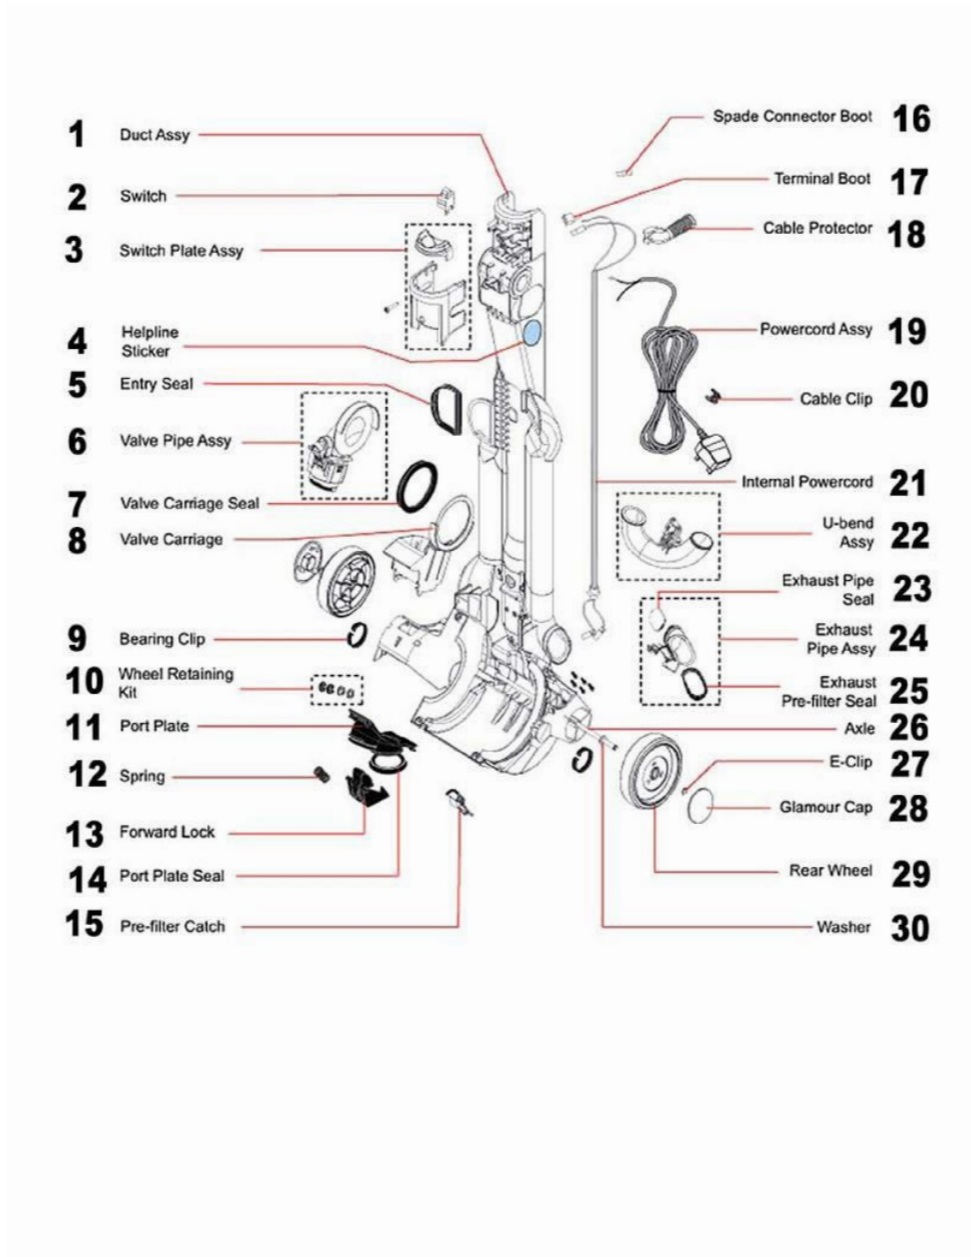

31	Turquoise Fastener	900130-06	DC07 Carpet (Walmart Exclusive) (Clutchless) USA (Steel/Turquoise) 07696-01	
			DC07 Full Kit (Club Exclusive) USA (Blue/Turquoise/Steel) 06999-01	
			DC07 Original (Walmart) (Clutched) USA (Steel/Turquoise) 10823-01	
31	Purple Fastener	900130-07	DC07 Full Gear (Independant Exclusive) USA (Purple/Lime/Steel) 06622-01	900130-03
			DC07 Low Reach+Floortool USA (Purple/Scarlet/Steel) 05946-01	
			DC07 Purple/Scarlet (HSN Exclusive) USA (Purple/Scarlet) 12421-01	
32	Soleplate Fastener Kit	No Part # Given	None	

Key #	Part Name	Part #	Compatible With	Part Replaces
1	Steel Duct Assy	904884-04	DC07 All Floors (Clutched) USA (Steel/Yellow) 05945-01	904884-05, 904884
			DC07 Animal USA (Steel/Lavender) 05947-01	
			DC07 Carpet (Walmart Exclusive) (Clutchless) USA (Steel/Turquoise) 07696-01