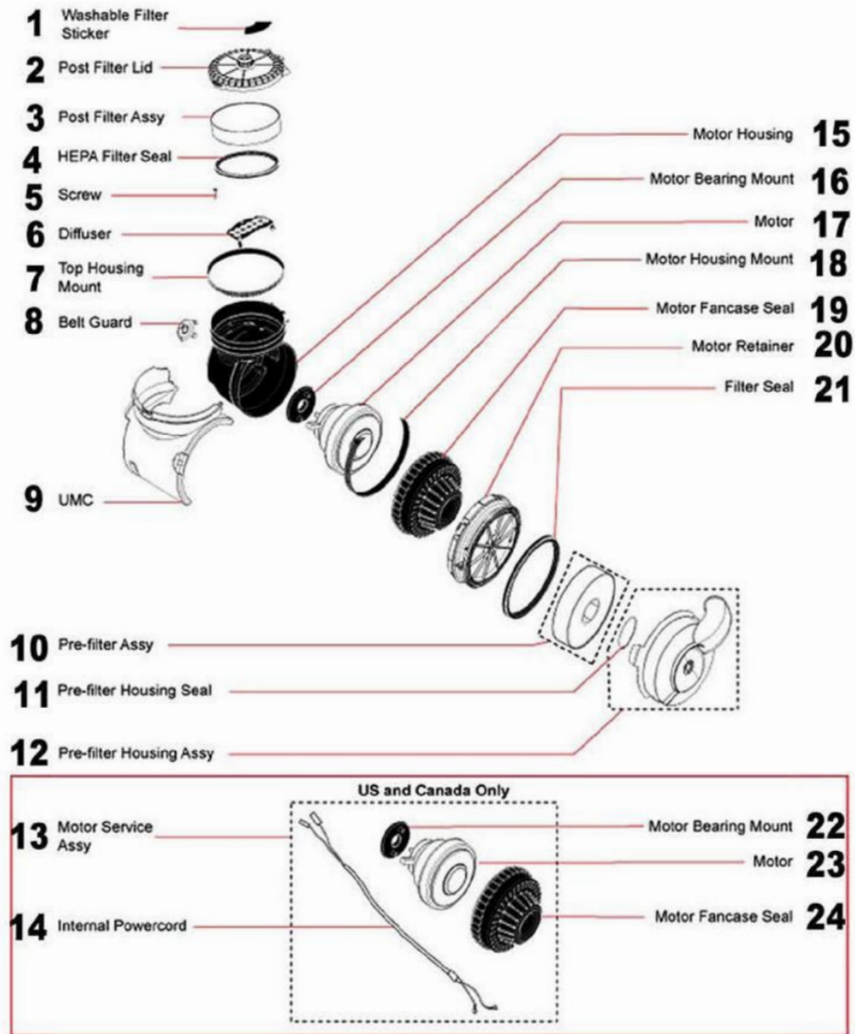

Key #	Part Name	Part #	Compatible With	Part Replaces
1	Washable Filter Sticker	904491-01	DC07 All Floors (Clutched) USA (Steel/Yellow) 05945-01	
			DC07 Animal USA (Steel/Lavender) 05947-01	
			DC07 Carpet (Walmart Exclusive) (Clutchless) USA (Steel/Turquoise) 07696-01	
			DC07 Full Gear (Independent Exclusive) USA (Purple/Lime/Steel) 06622-01	
			DC07 Full Kit (Club Exclusive) USA (Blue/Turquoise/Steel) 06999-01	
			DC07 Low Reach+Floortool USA (Purple/Scarlet/Steel) 05946-01	
			DC07 Original (Walmart) (Clutched) USA (Steel/Turquoise) 10823-01	
			DC07 Pink USA (Target Exc) (Pink/Steel) 11453-01	
			DC07 Purple/Scarlet (HSN Exclusive) USA (Purple/Scarlet) 12421-01	
			DC07 Target (Target Exclusive) USA (Steel/Red) 14934-01	
2	Blue Post Filter Lid	903344-03	DC07 Full Kit (Club Exclusive) USA (Blue/Turquoise/Steel) 06999-01	
	Steel Post Filter Lid	903344-05	DC07 All Floors (Clutched) USA (Steel/Yellow) 05945-01	903344-01, 903344
2	Iron Post Filter Lid	903344-08	DC07 Carpet (Walmart Exclusive) (Clutchless) USA (Steel/Turquoise) 07696-01	
			DC07 Full Gear (Independent Exclusive) USA (Purple/Lime/Steel) 06622-01	
			DC07 Low Reach+Floortool USA (Purple/Scarlet/Steel) 05946-01	
			DC07 Original (Walmart) (Clutched) USA (Steel/Turquoise) 10823-01	
			DC07 Pink USA (Target Exc) (Pink/Steel) 11453-01	
			DC07 Purple/Scarlet (HSN Exclusive) USA (Purple/Scarlet) 12421-01	
			DC07 Target (Target Exclusive) USA (Steel/Red) 14934-01	
			DC07 Target (Target Exclusive) USA (14264-01) (Steel/Red) 14264-01	
			DC07 Target (Target Exclusive) USA (14264-01) (Steel/Red) 14264-01	
			DC07 Target (Target Exclusive) USA (HSN Exclusive) USA (Iron/Silver/White) 16303-01